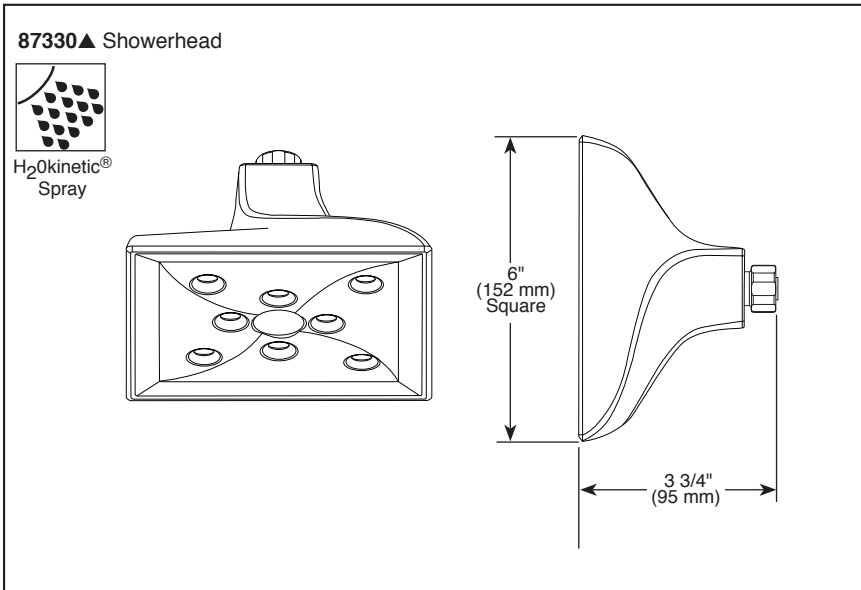

Submitted Model No.: _____

Specific Features: _____

▲ Designate proper finish suffix

BRIZO®

SHOWERHEAD

■ Virage® Bath Collection

FEATURES:

- H₂O Kinetic Technology® single function showerhead

STANDARD SPECIFICATIONS:

- Max. 1.75 gpm @ 80 psi, 6.6 L/min @ 550 kPa
- Finished sprayface matches shell finish
- Showerhead has 1/2"-14 NPSM female connection
- Optional solid brass showerarm (RP62603▲)
- Wrench flats for tightening
- Showerhead ball nut pivots and rotates